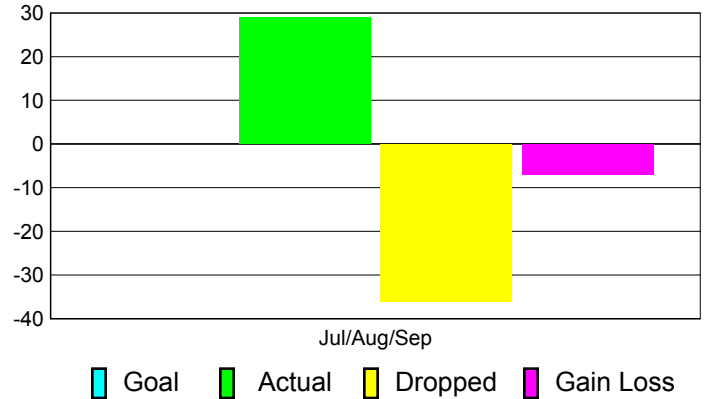

### YTD Status Quo Clubs 2011-2012

Status Quo Clubs Compared to Status Quo Members

## MEMBERSHIP

**Membership Results  
2011-2012**

**Membership  
2010-2011**

Month	Net Memb Goal	Actual New Memb	Actual Dropped Memb	Gain/Loss of Memb	Gain/Loss of Memb
Jul/Aug/Sep		29	-36	-7	-1
<b>Totals</b>		<b>29</b>	<b>-36</b>	<b>-7</b>	<b>-1</b>

### Membership Results 2011-2012

Goal, New, Dropped, Gain/Loss

### Comparison of Membership Gain/Loss

Current Year Compared to the Previous Year